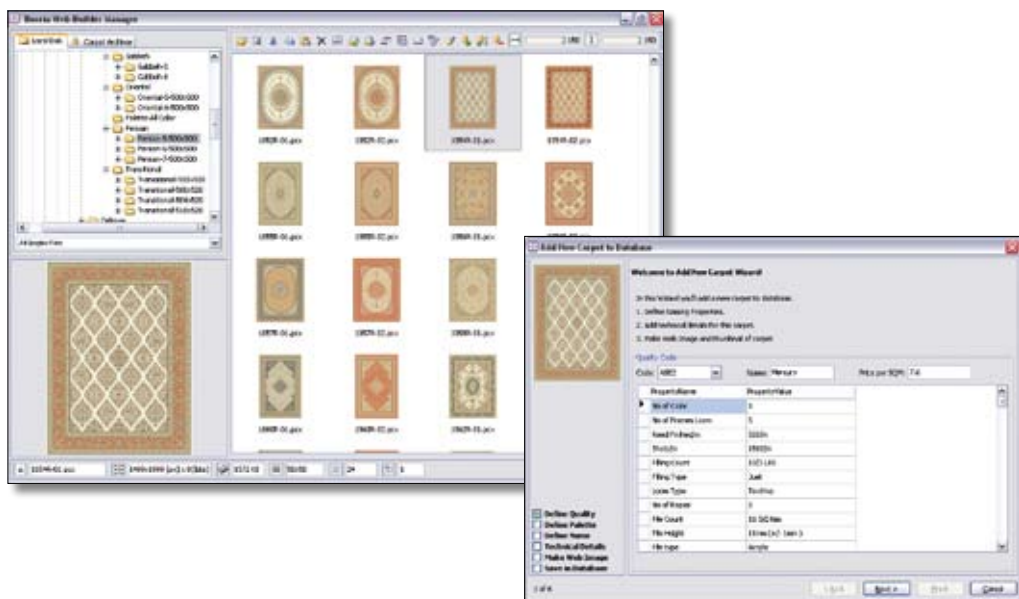

Ability to rate your dealers is another advantage of this system. Dealers can connect to your web site base on their priority with different levels of accessibility and check for your updates and new arrivals. The most important feature of this solution is online ordering and shopping support for the site visitors and customers. Your customer can visit the web site, find out their desired designs while viewing them in 3D decorative room view, create favourite pages and shopping baskets and with credit card put an order on their selections.